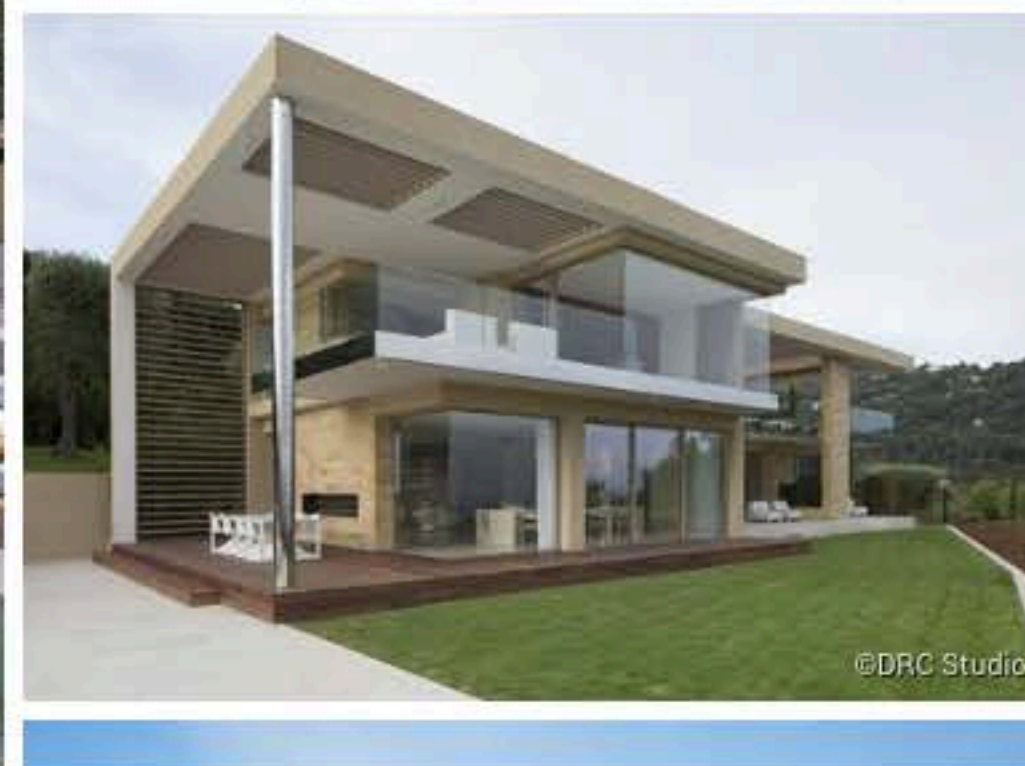

Share and discover Architecture and Interior design

S'inscrire