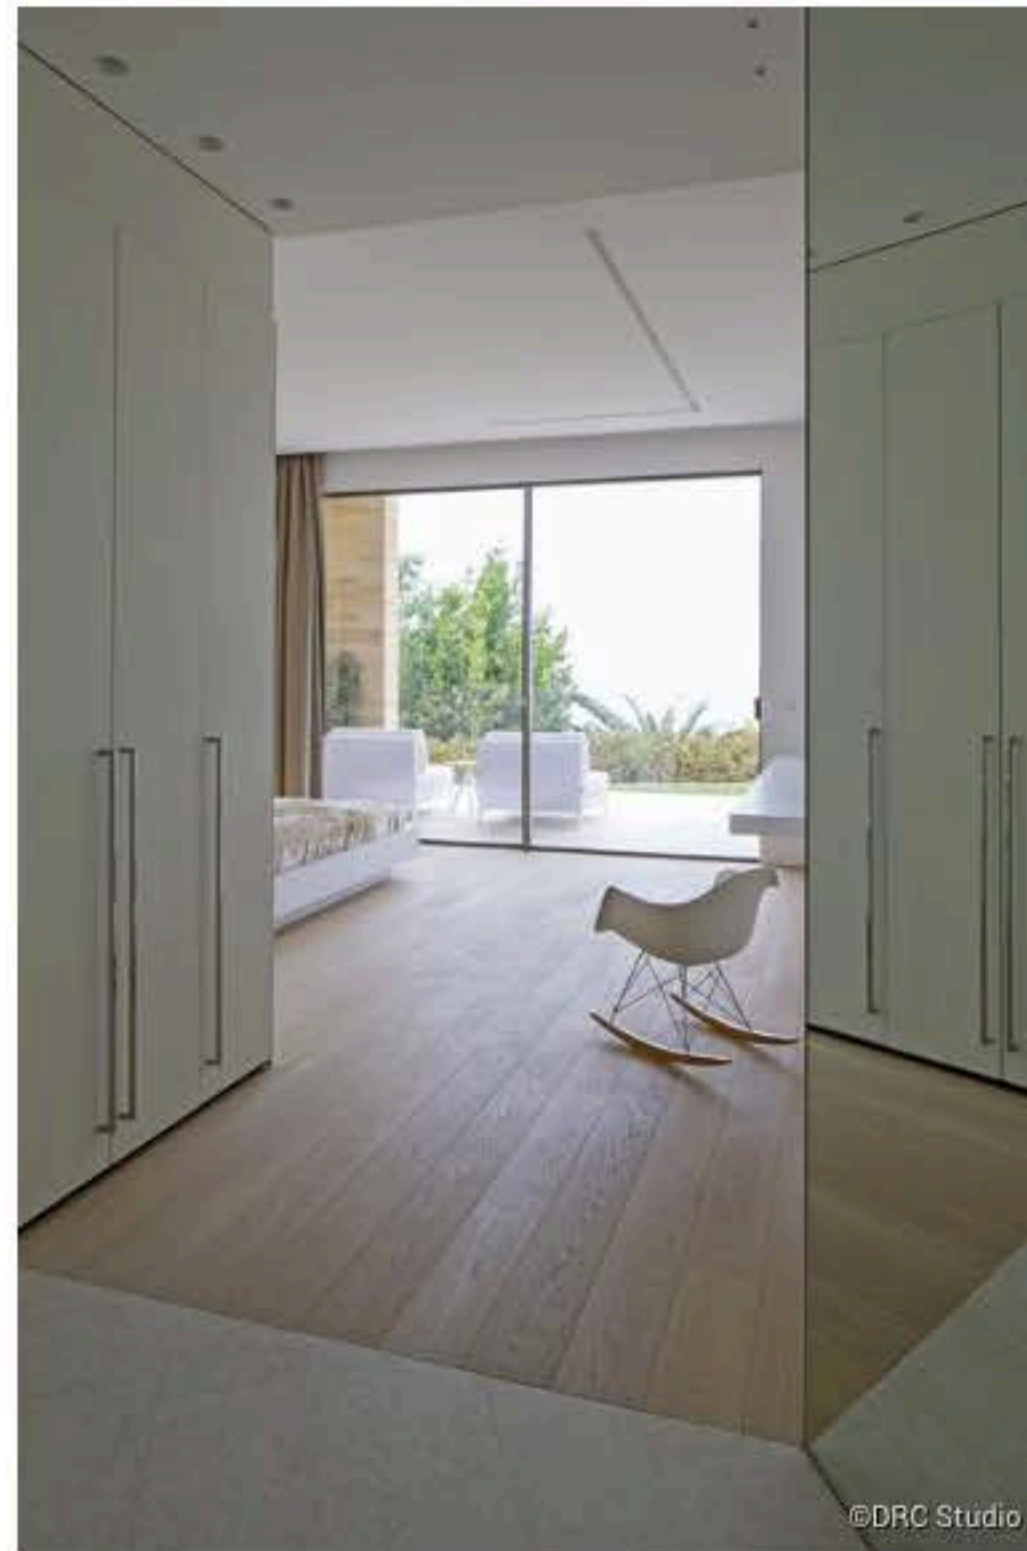

Type de projet Maisons individuelles / Design et décoration d'intérieur

Lovers 6 utilisateur(s) ▶

Share and discover Architecture and Interior design [S'inscrire](#)

Publicité

KNAUF ACUSTIKA
L'ACUSTICA SI FA SEMPLICE

AMF THERMATEX
Acoustic ceiling clouds
[CLICK HERE](#)