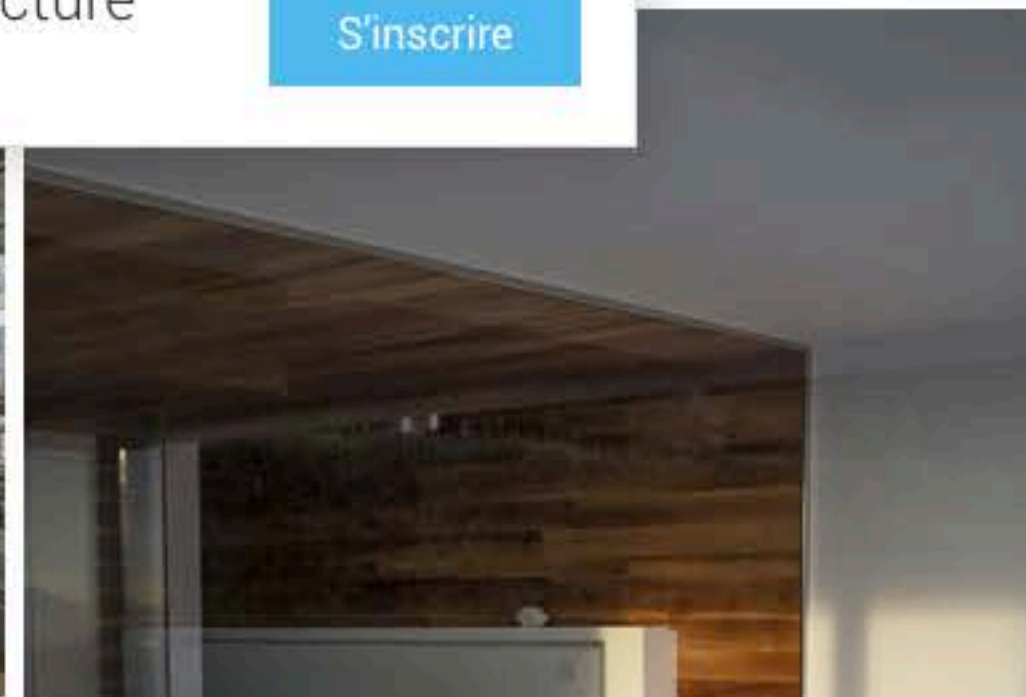

Type de projet Maisons individuelles / Design et décoration d'intérieur

Lovers 6 utilisateur(s) ▶

Share and discover Architecture and Interior design [S'inscrire](#)

Publicité

KNAUF ACUSTIKA
L'ACUSTICA SI FA SEMPLICE

AMF THERMATEX
Acoustic ceiling clouds
[CLICK HERE](#)