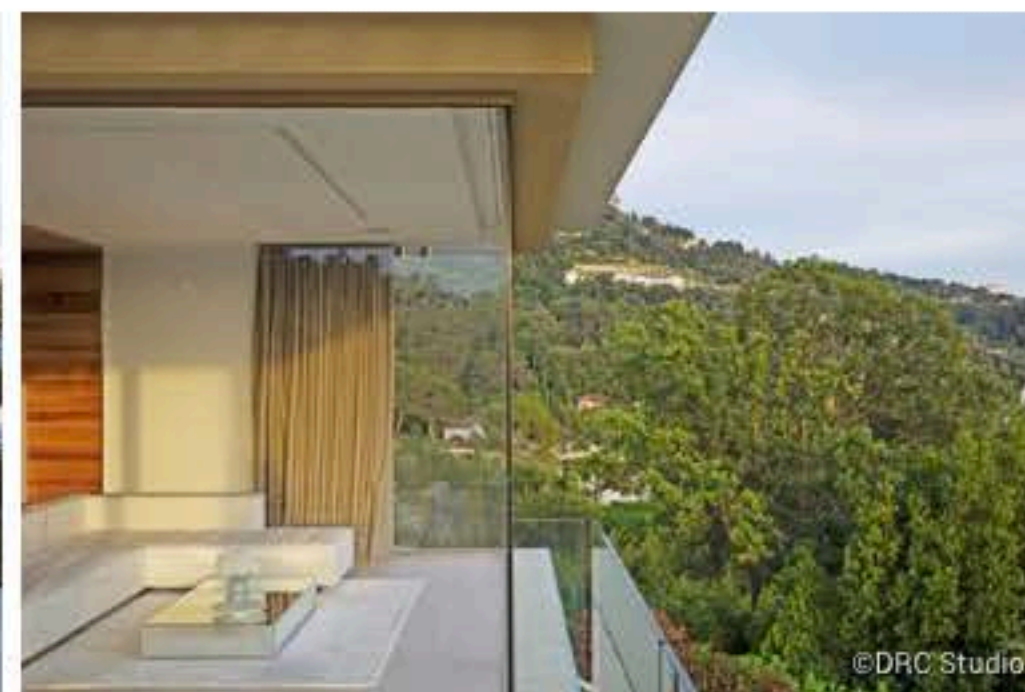

Auteurs du projet

DRC Studio - DENIS BODINO
Design Réalisation Concept
Principal Architect

Denis Bodino
Founder

Christine Bodino
Interior designer

This contemporary home designed by Denis Bodino is modeled after a California-style villa. Its pure and simple lines are highlighted by the glass and polished stainless steel, which contrast with rough-hewn natural building materials such as stone, wood and Corten steel. The property is perched above the city of Cannes, in an exclusive setting with a panoramic view over the surrounding area. The entire project is made-to-measure (architecture, interior, garden and...
[en savoir plus](#)

Détails du projet

Année 2016

Travaux achevés 2016
en

État du projet Projets réalisés

Type de projet Maisons individuelles
/ Design et
décoration d'intérieur

Lovers

6 utilisateur(s)

Contemporary House in Cannes

📍 Cannes / France / 2016

📖 love

6 Love

202 Visites

PUBLIÉ LE
07/12/2016

📄 Share 1 📌 0 +

Images Fichiers Info Love Commentaires

Publicité

KNAUF ACUSTIKA
L'ACUSTICA SI FA SEMPLICE

AMF THERMATEX®
Baffles
CLICK HERE