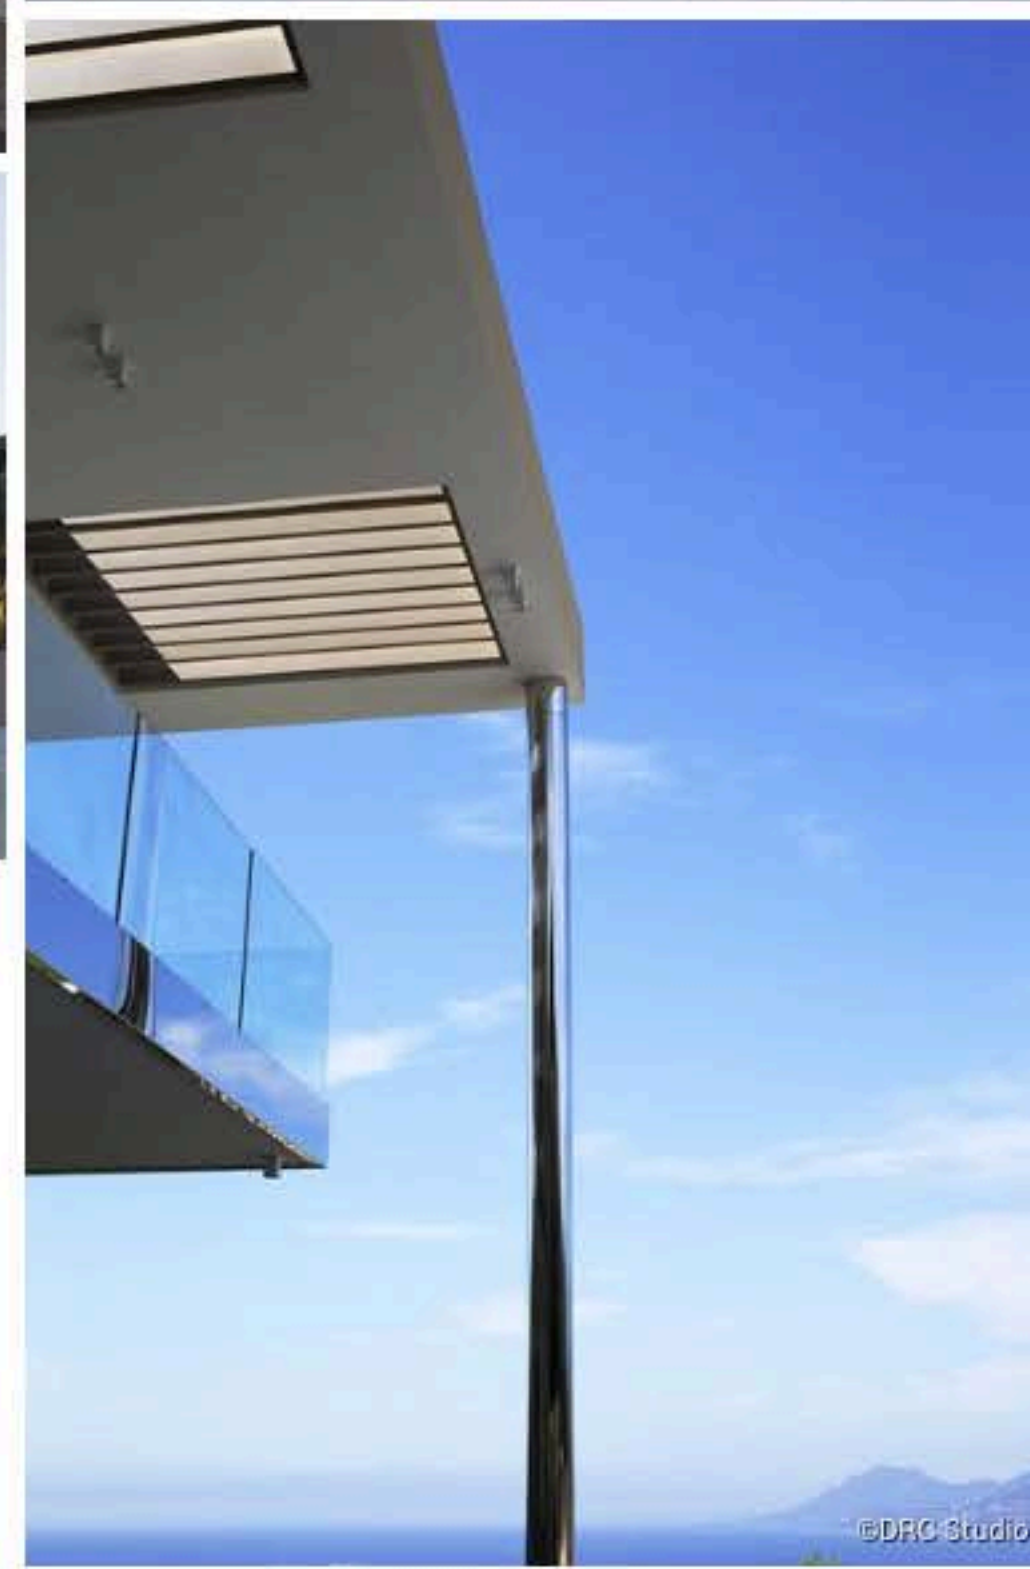

Share and discover Architecture and Interior design

S'inscrire