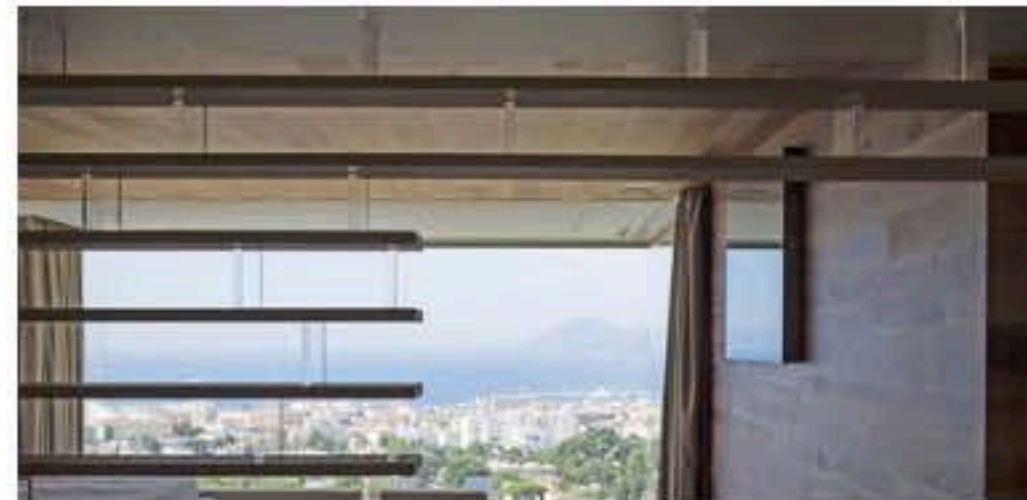

Type de projet Maisons individuelles / Design et décoration d'intérieur

Lovers 6 utilisateur(s) ▶

Share and discover Architecture and Interior design [S'inscrire](#)

Publicité

KNAUF ACUSTIKA
L'ACUSTICA SI FA SEMPLICE

AMF THERMATEX
Acoustic ceiling clouds
[CLICK HERE](#)