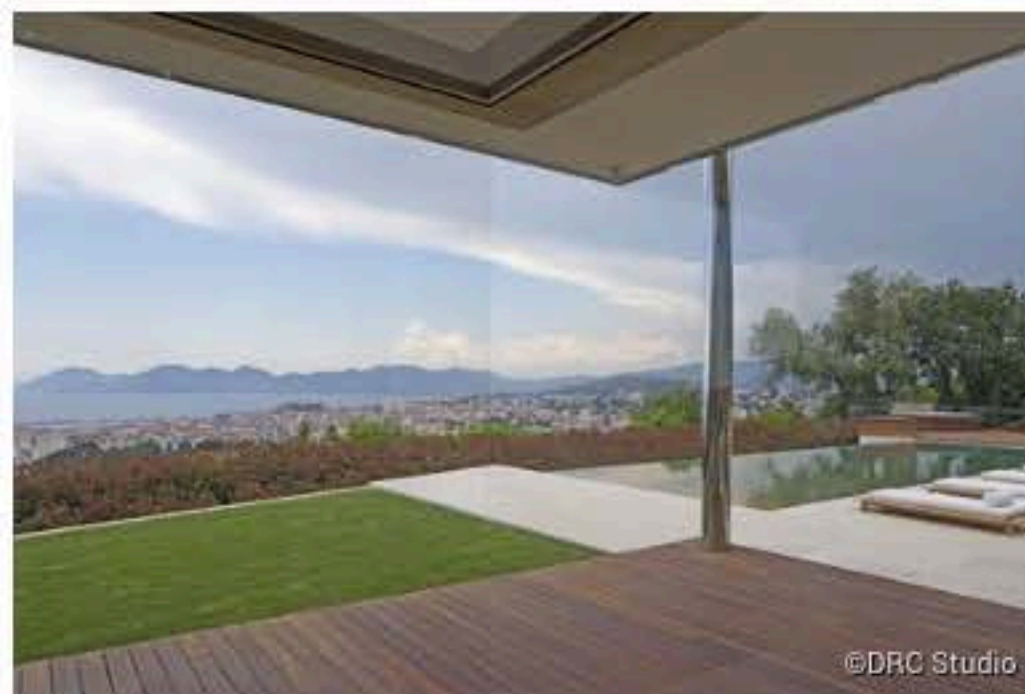

Auteurs du projet

DRC Studio - DENIS BODINO
Design Réalisation Concept
Principal Architect

Denis Bodino
Founder

Christine Bodino
Interior designer

This contemporary home designed by Denis Bodino is modeled after a California-style villa. Its pure and simple lines are highlighted by the glass and polished stainless steel, which contrast with rough-hewn natural building materials such as stone, wood and Corten steel. The property is perched above the city of Cannes, in an exclusive setting with a panoramic view over the surrounding area. The entire project is made-to-measure (architecture, interior, garden and...
[en savoir plus](#)

Détails du projet

Année 2016

Travaux achevés 2016
en

État du projet Projets réalisés

Type de projet Maisons individuelles
/ Design et
décoration d'intérieur

Lovers

6 utilisateur(s)

Contemporary House in Cannes

📍 Cannes / France / 2016

📖 love

6 Love

202 Visites

PUBLIÉ LE
07/12/2016

📄 Share 1 📌 0 +

Images Fichiers Info Love Commentaires

Publicité

KNAUF ACUSTIKA
L'ACUSTICA SI FA SEMPLICE

AMF THERMATEX®
Baffles
CLICK HERE