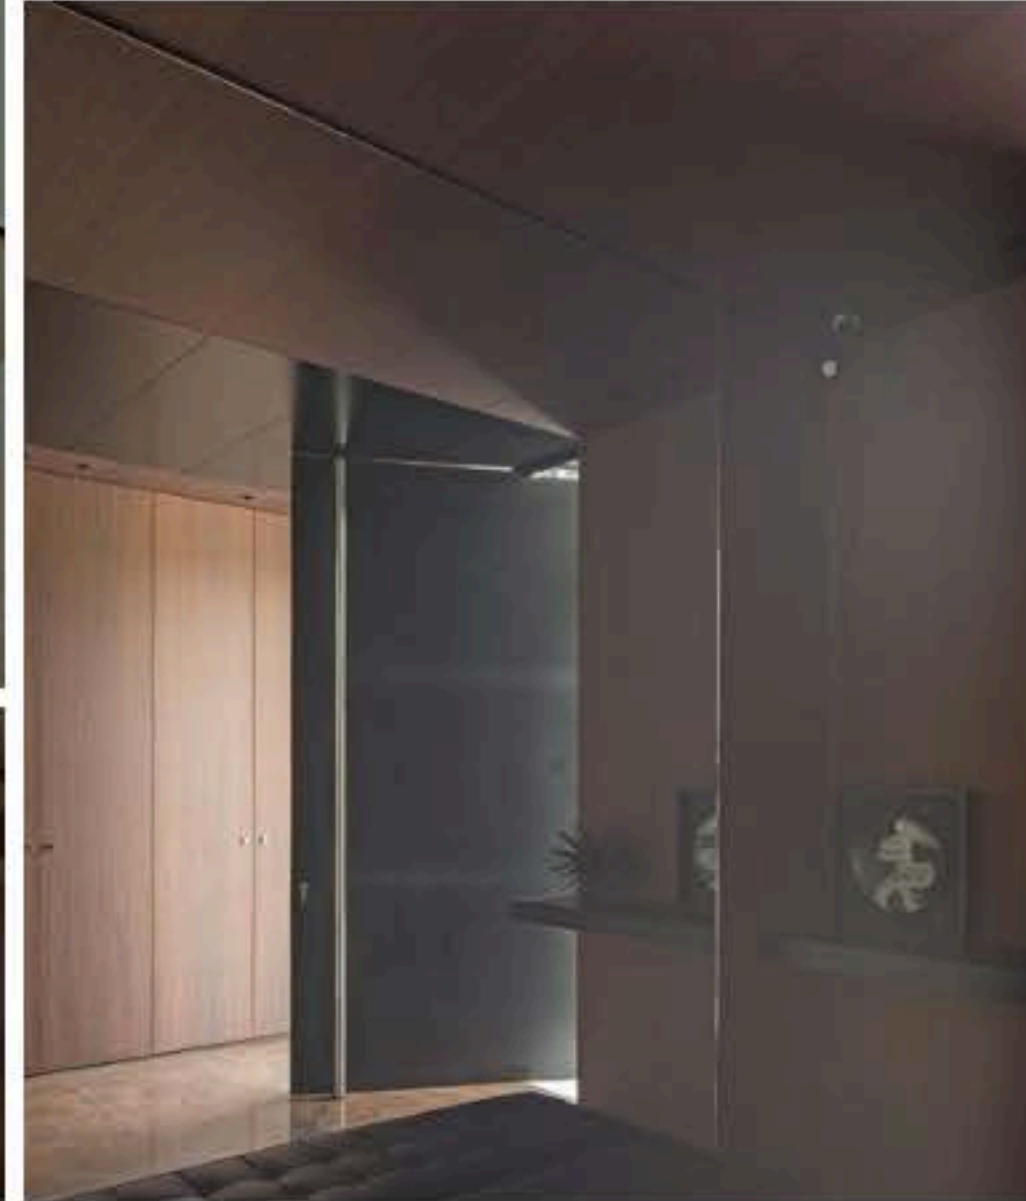

Type de projet Maisons individuelles / Design et décoration d'intérieur

Lovers 6 utilisateur(s) ▶

Share and discover Architecture and Interior design [S'inscrire](#)

Publicité

KNAUF ACUSTIKA
L'ACUSTICA SI FA SEMPLICE

AMF THERMATEX
Acoustic ceiling clouds
[CLICK HERE](#)