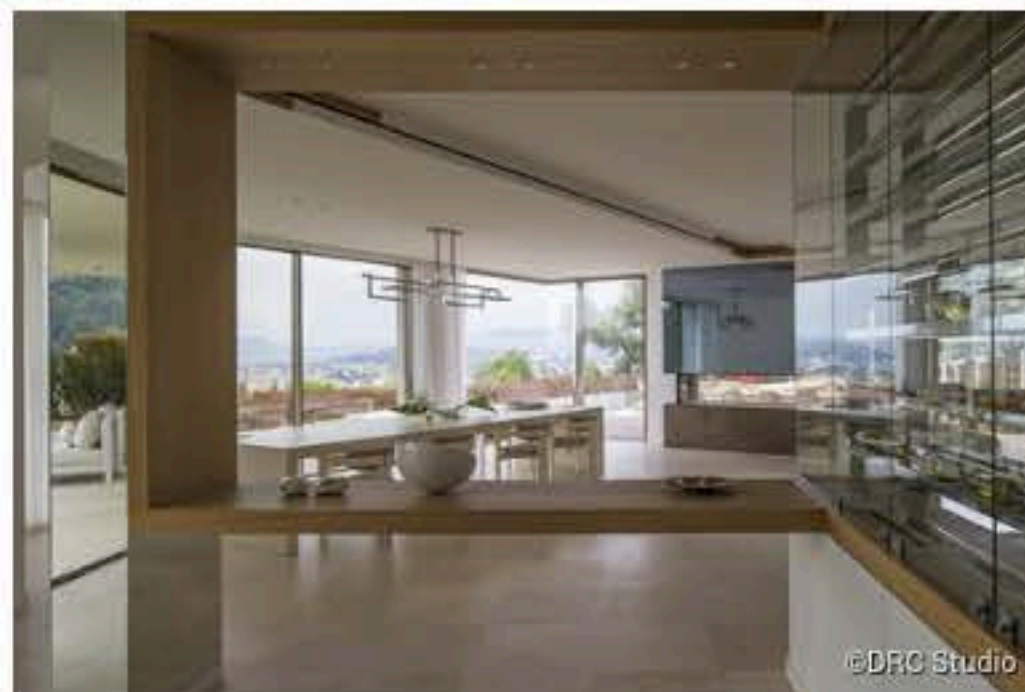

Auteurs du projet

DRC Studio - DENIS BODINO
Design Réalisation Concept
Principal Architect

Denis Bodino
Founder

Christine Bodino
Interior designer

This contemporary home designed by Denis Bodino is modeled after a California-style villa. Its pure and simple lines are highlighted by the glass and polished stainless steel, which contrast with rough-hewn natural building materials such as stone, wood and Corten steel. The property is perched above the city of Cannes, in an exclusive setting with a panoramic view over the surrounding area. The entire project is made-to-measure (architecture, interior, garden and...
[en savoir plus](#)

Détails du projet

Année 2016

Travaux achevés 2016
en

État du projet Projets réalisés

Type de projet Maisons individuelles
/ Design et
décoration d'intérieur

Lovers

6 utilisateur(s)

Contemporary House in Cannes

📍 Cannes / France / 2016

📖 love

6 Love

202 Visites

PUBLIÉ LE
07/12/2016

📄 Share 1 📌 0 +

Images Fichiers Info Love Commentaires

Publicité

KNAUF ACUSTIKA
L'ACUSTICA SI FA SEMPLICE

AMF THERMATEX®
Baffles
CLICK HERE