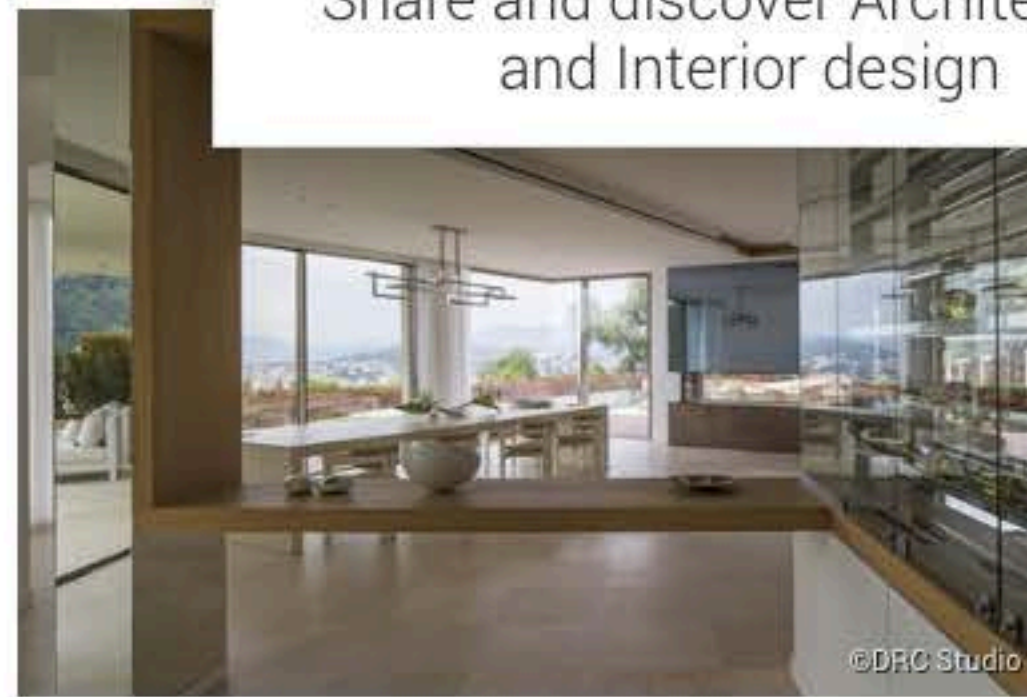

Type de projet Maisons individuelles / Design et décoration d'intérieur

Lovers 6 utilisateur(s) ▶

Share and discover Architecture and Interior design [S'inscrire](#)

Publicité

KNAUF ACUSTIKA
L'ACUSTICA SI FA SEMPLICE

AMF THERMATEX
Acoustic ceiling clouds
[CLICK HERE](#)