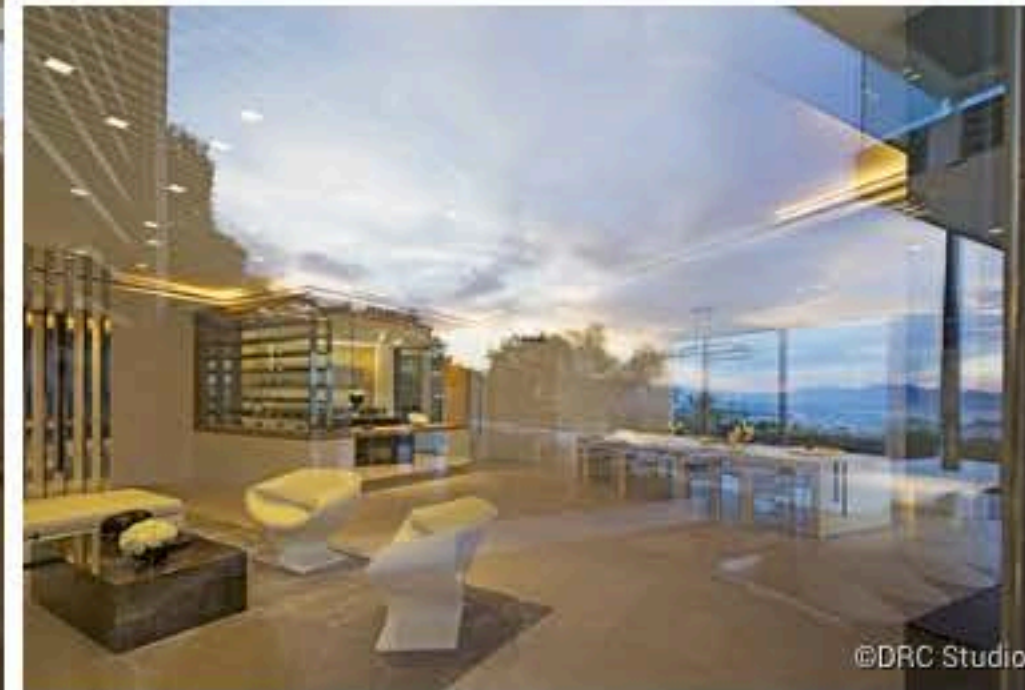

Share and discover Architecture and Interior design

S'inscrire