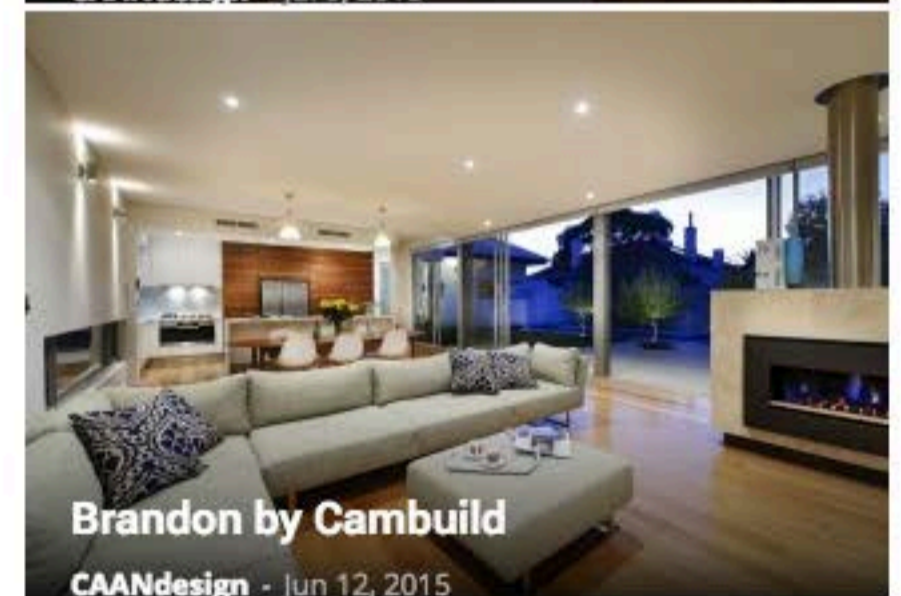

Brandon by Cambuild

CAANdesign - Jun 12, 2015