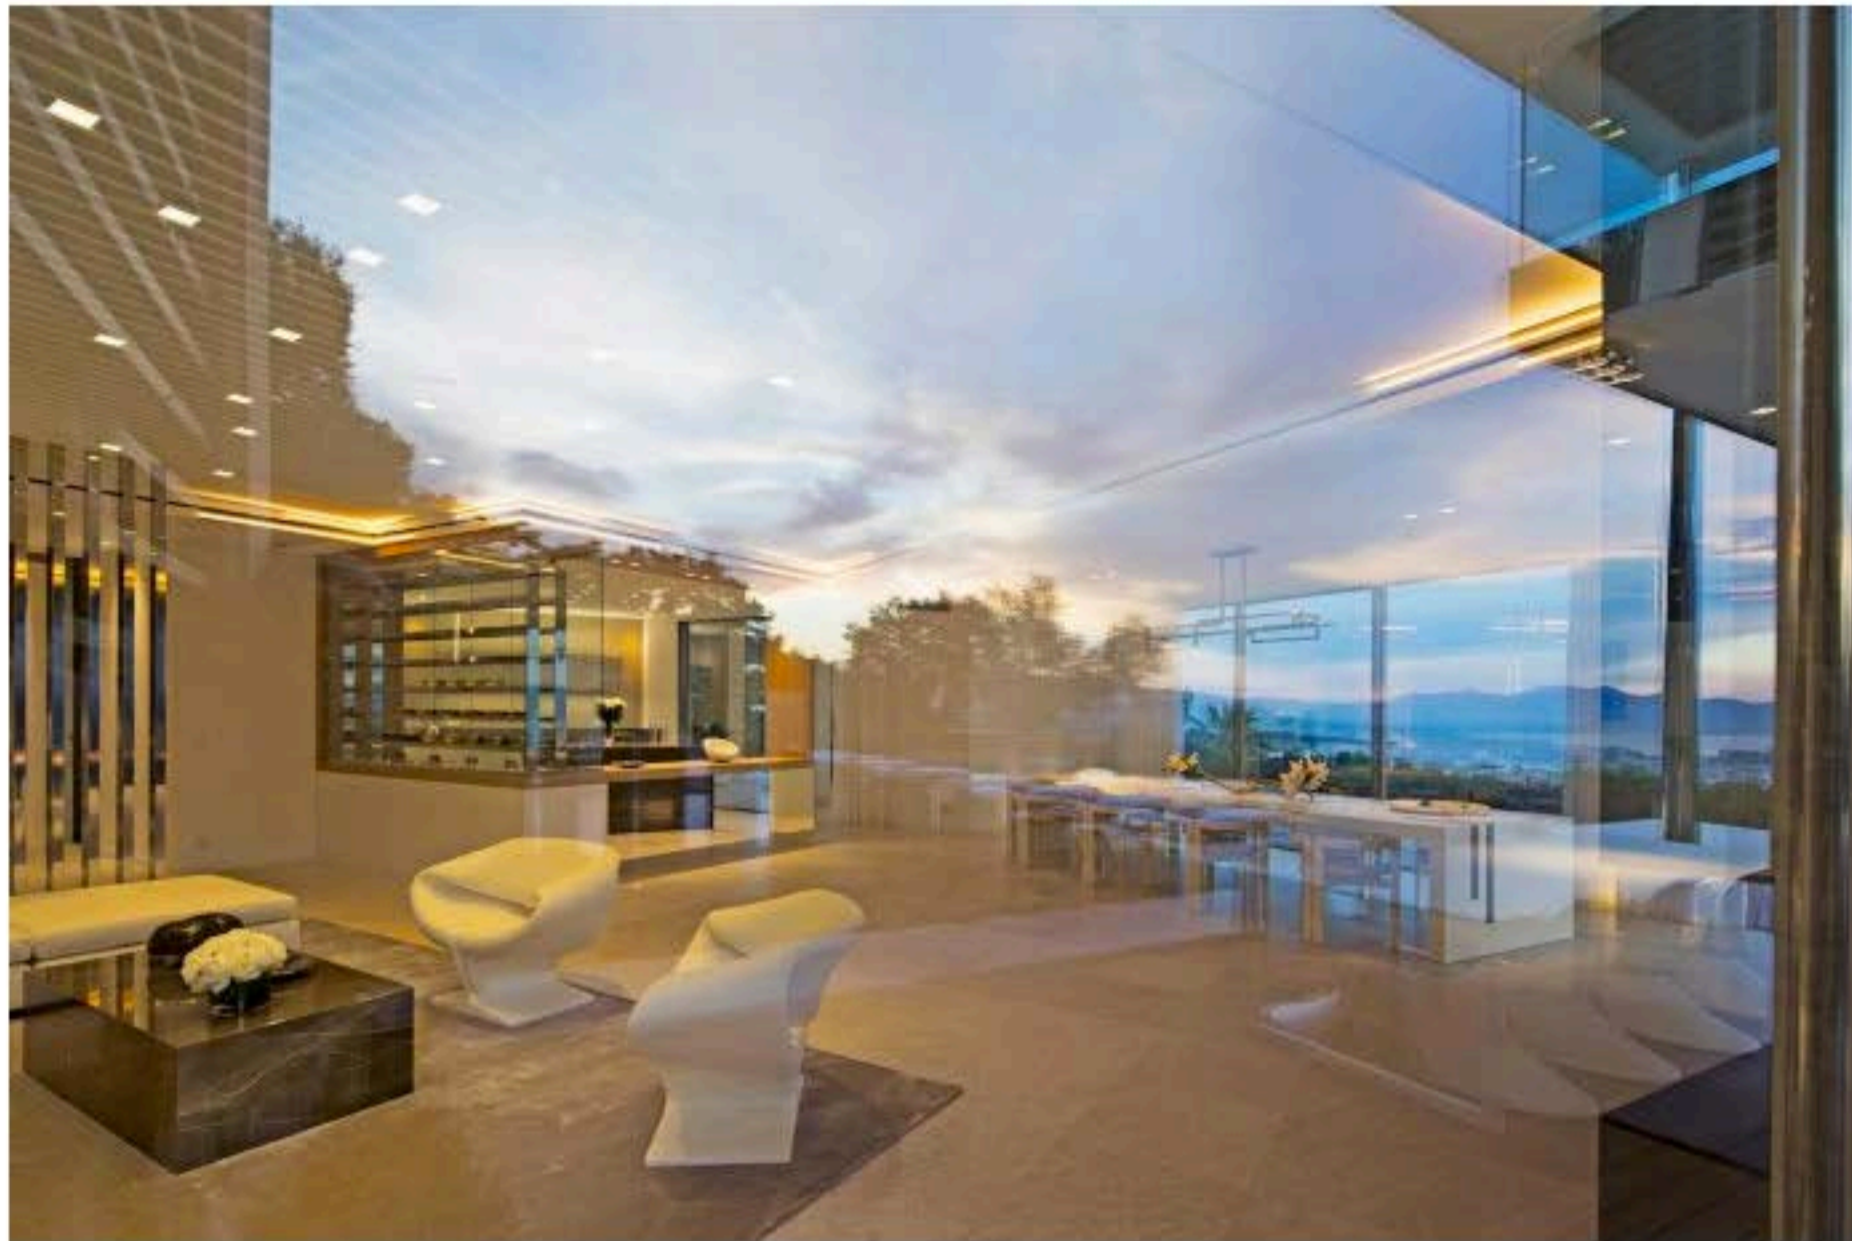

Terms of Use

M House

The architect called upon Christine Bodino to plan the home's interior design: the result of this collaboration between brother and sister is an elegant and perfectly calculated interior.