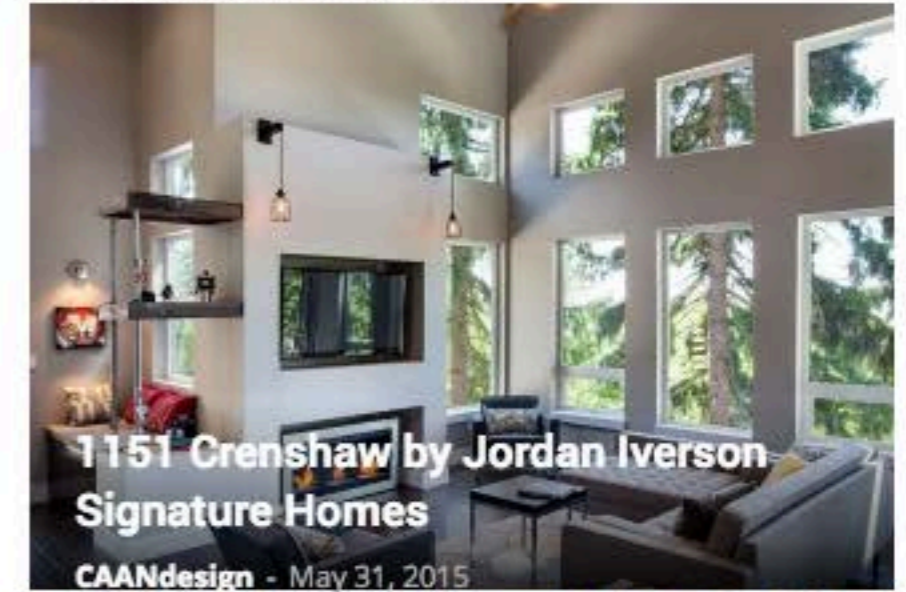

The property is perched above the city of Cannes, in an exclusive setting with a panoramic view over the surrounding area. The entire project is made-to-measure (architecture, interior, garden and furnishings) making it a unique, one-of-its-kind offer.

**Home in Fair Harbor**

CAANdesign - Jul 9, 2015

**Brandon by Cambuild**

CAANdesign - Jun 12, 2015

**Lu's Home Apartment in Kaohsiung City, Taiwan by PMD**

CAANdesign - Mar 13, 2016

**1151 Crenshaw by Jordan Iverson Signature Homes**

CAANdesign - May 31, 2015

**Home in Fair Harbor**

CAANdesign - Jul 9, 2015

**Brandon by Cambuild**

CAANdesign - Jun 12, 2015

**BLACK FRIDAY**

**Du 21 au 27 novembre**

Thank you for reading this article!