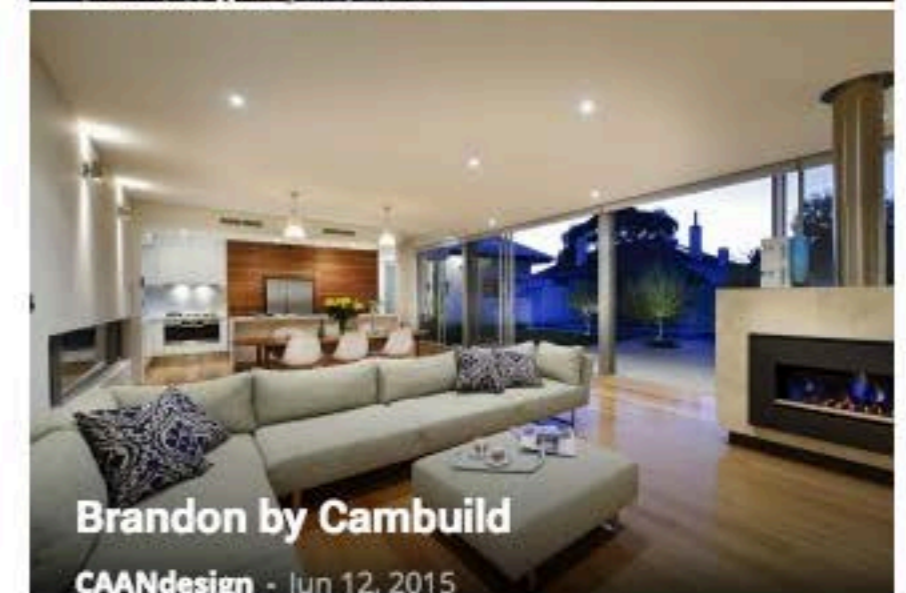

Home in Fair Harbor

Brandon by Cambuild

CAANdesign - Jun 12, 2015