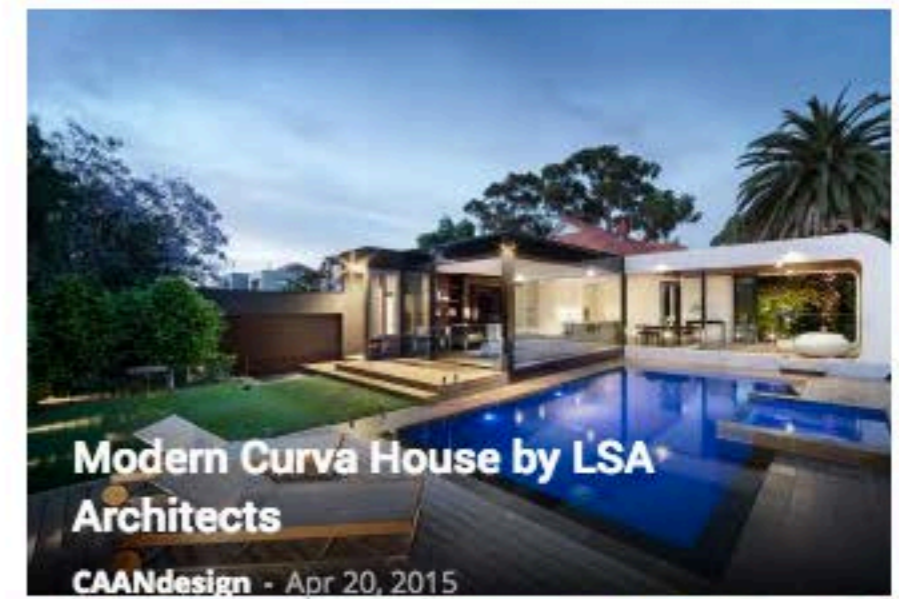

CAANdesign - Apr 20, 2015