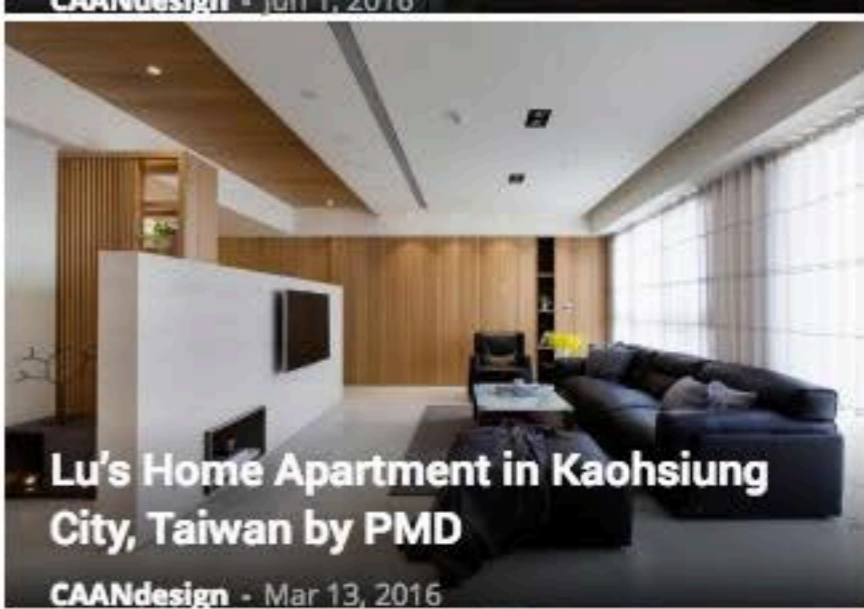

BLACK FRIDAY WEEK

Du 21 au 27 novembre

DÉCOUVREZ NOS OFFRES

amazon