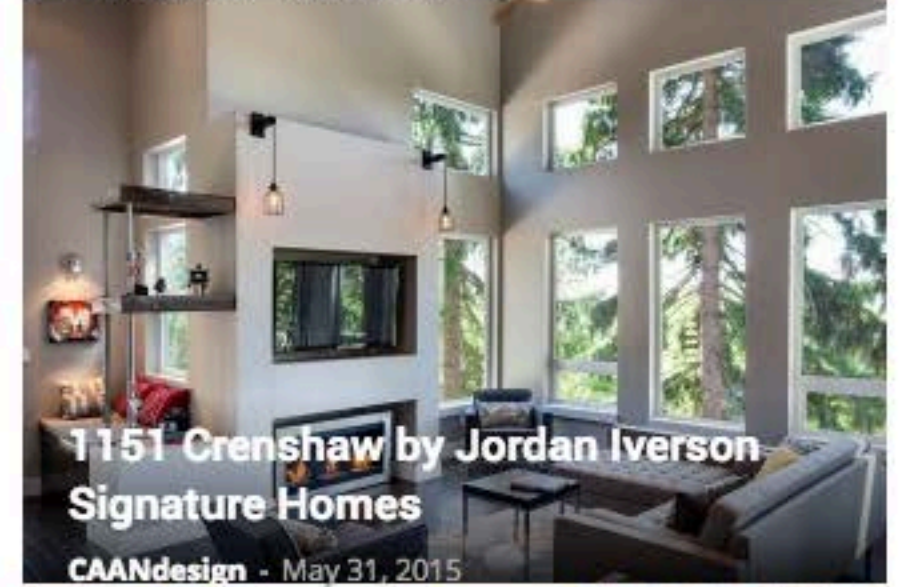

Lu's Home Apartment in Kaohsiung City, Taiwan by PMD

CAANdesign - May 31, 2015