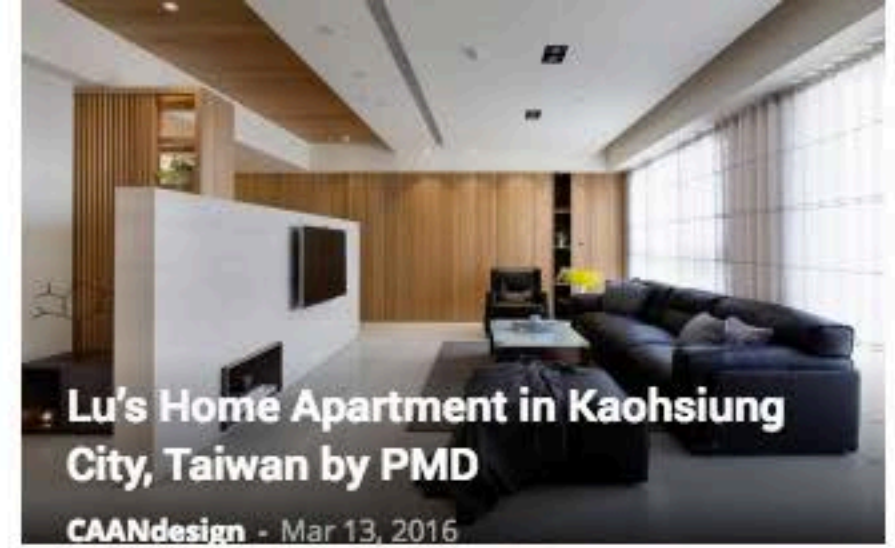

The overall ambiance of this exceptional project in Cannes reflects the paradox that exists between the festive atmosphere created by its vast outdoor areas and the large volumes of the living space, and the indisputable sense of serenity that reigns over the property.”

CAANdesign - Mar 13, 2016