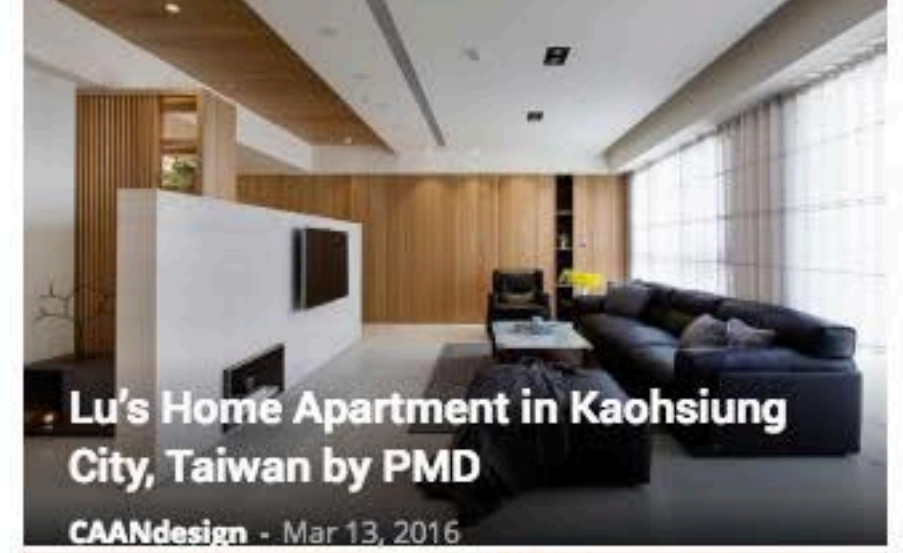

CAANdesign - Mar 13, 2016