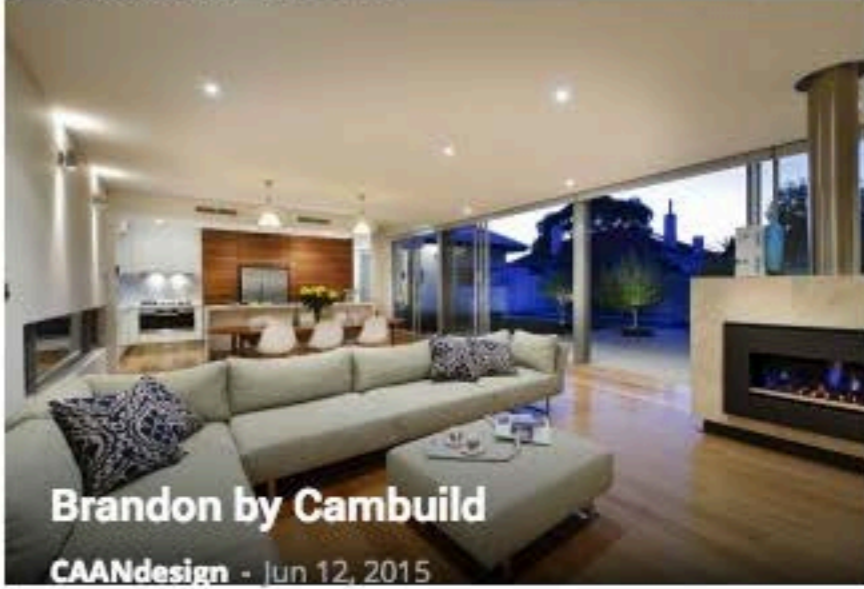

BLACK FRIDAY WEEK

Du 21 au 27 novembre

DÉCOUVREZ NOS OFFRES

amazon