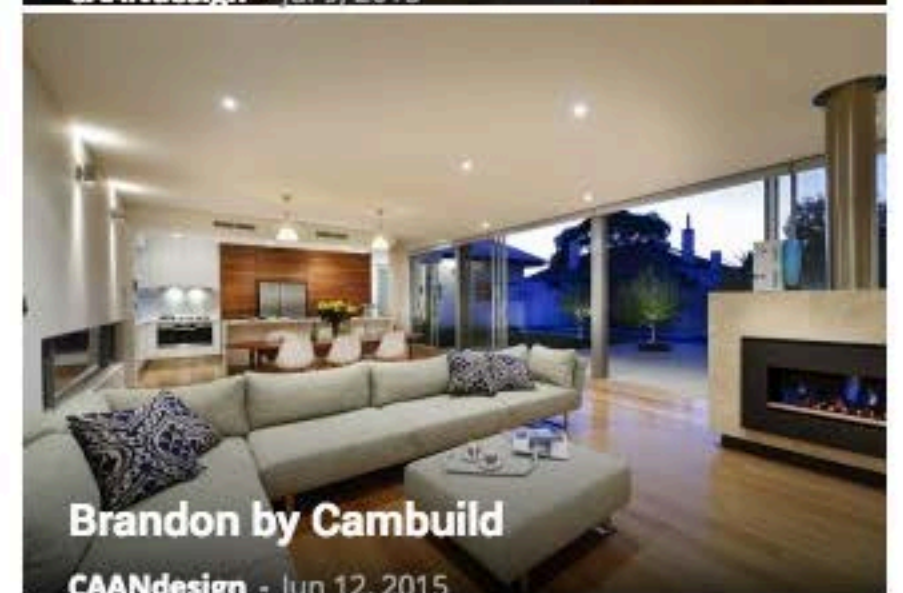

Home in Fair Harbor

Brandon by Cambuild

CAANdesign - Jun 12, 2015