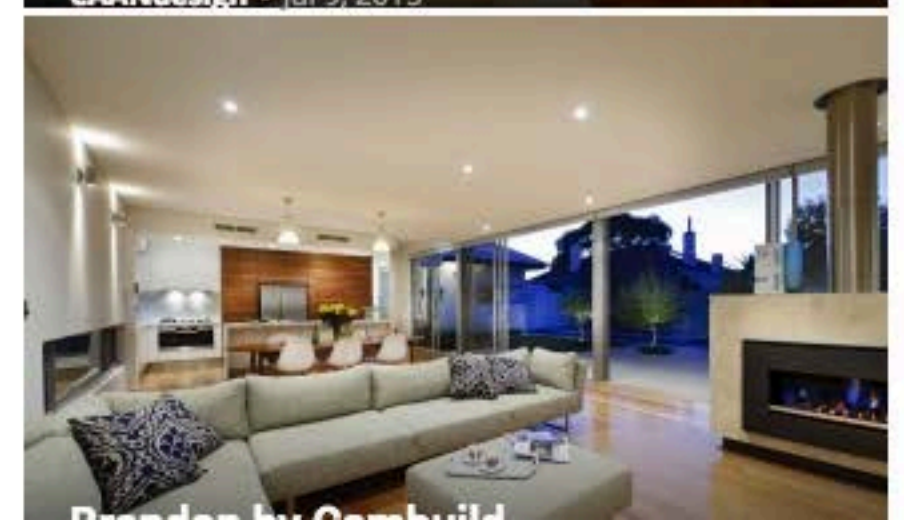

Home in Fair Harbor

Lu's Home Apartment in Kaohsiung City, Taiwan by PMD

CAANdesign - Jul 9, 2015

Braden by Cambuild