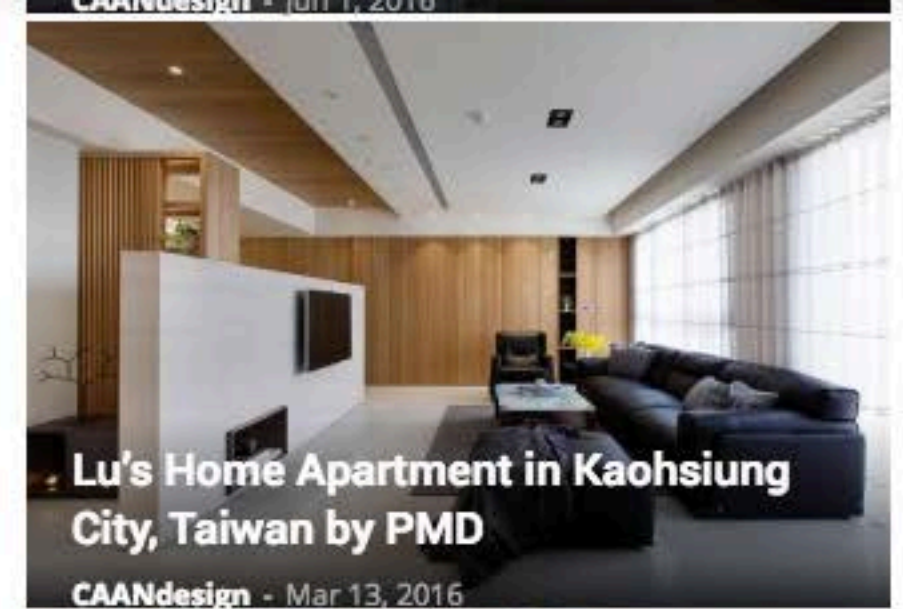

CAANdesign - Mar 13, 2016