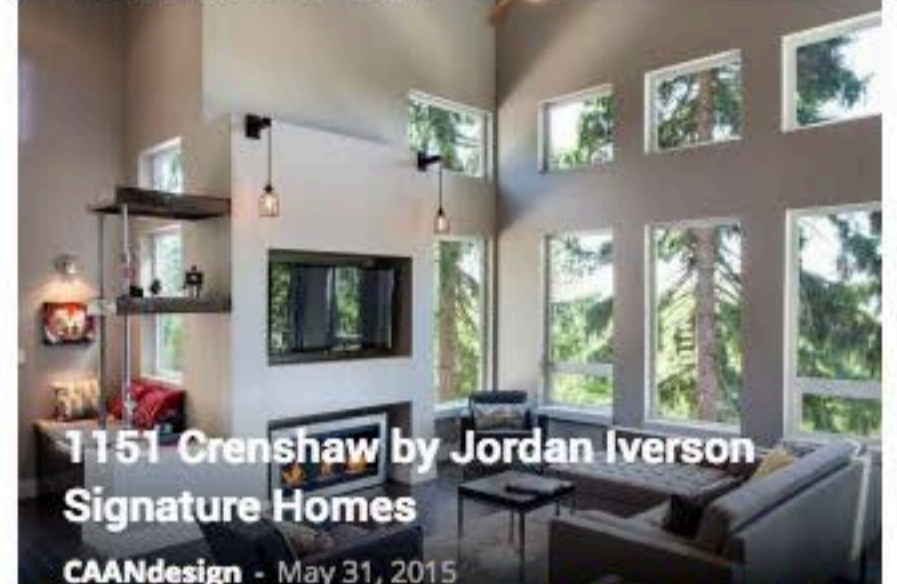

1151 Crenshaw by Jordan Iverson Signature Homes

CAANdesign - May 31, 2015