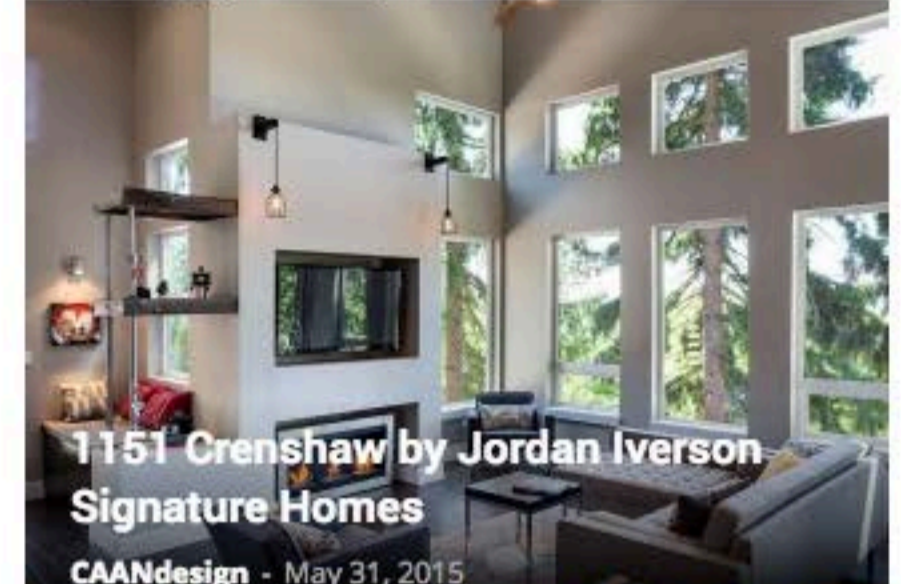

1151 Crenshaw by Jordan Iverson Signature Homes

CAANdesign - May 31, 2015