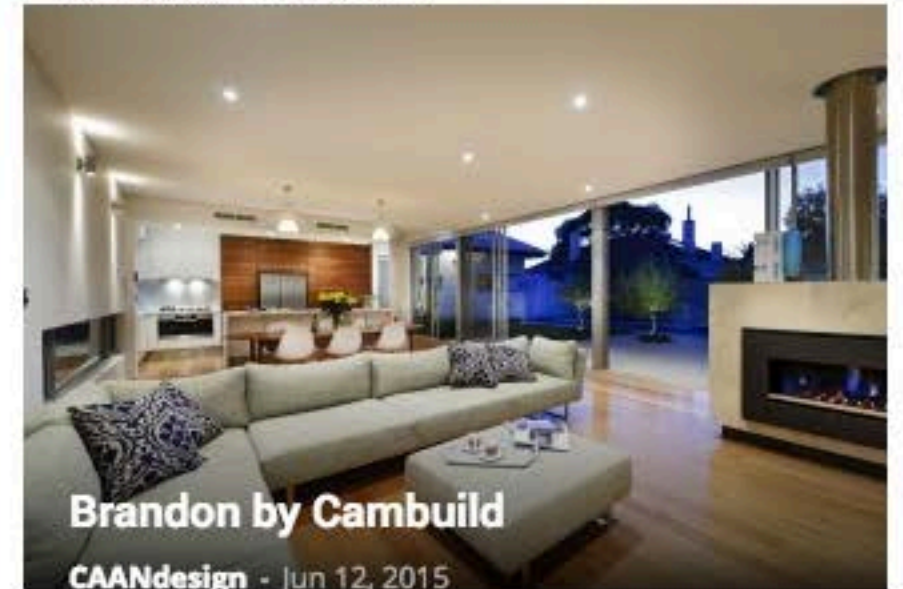

Home in Fair Harbor

Brandon by Cambuild

CAANdesign - Jun 12, 2015