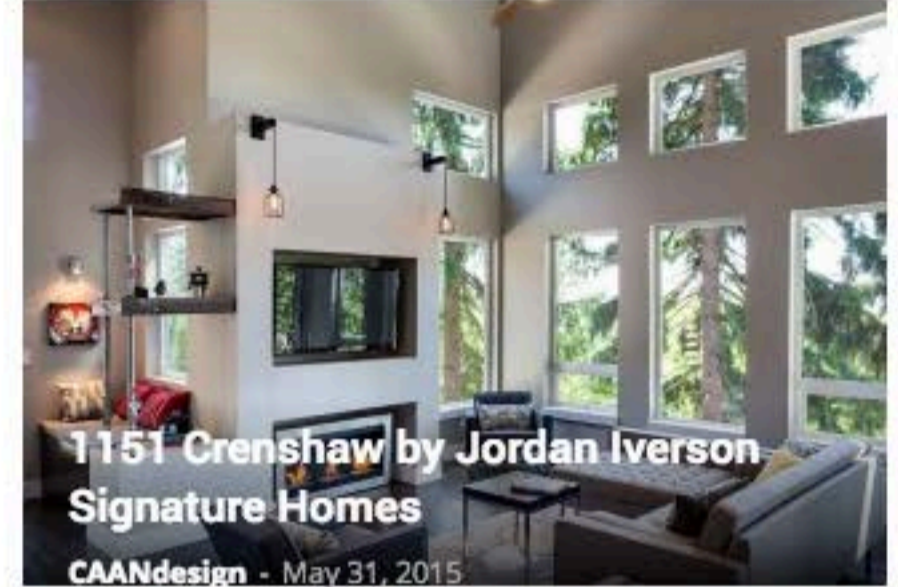

CAANdesign - Mar 13, 2016