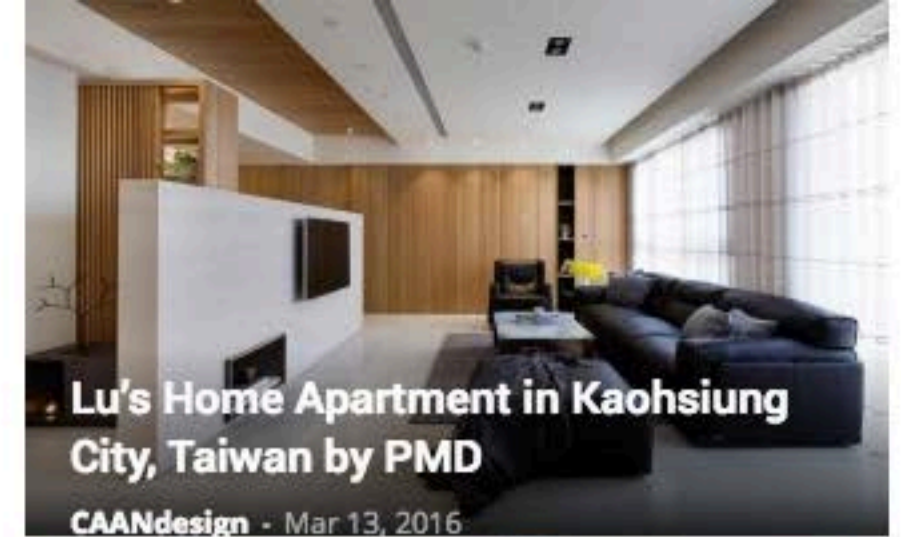

Lu's Home Apartment in Kaohsiung City, Taiwan by PMD

CAANdesign - Mar 13, 2016