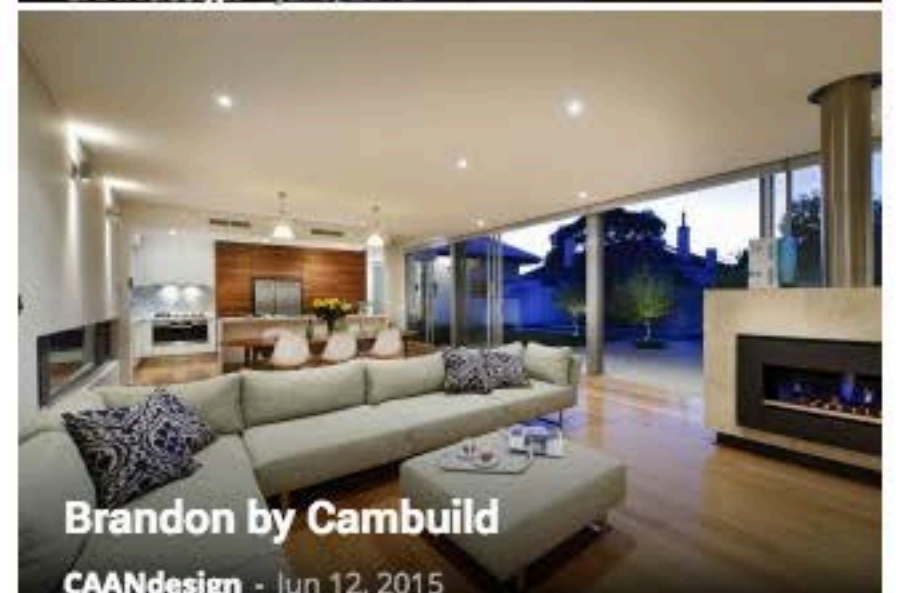

Home in Fair Harbor

Brandon by Cambuild

CAANdesign - Jun 12, 2015