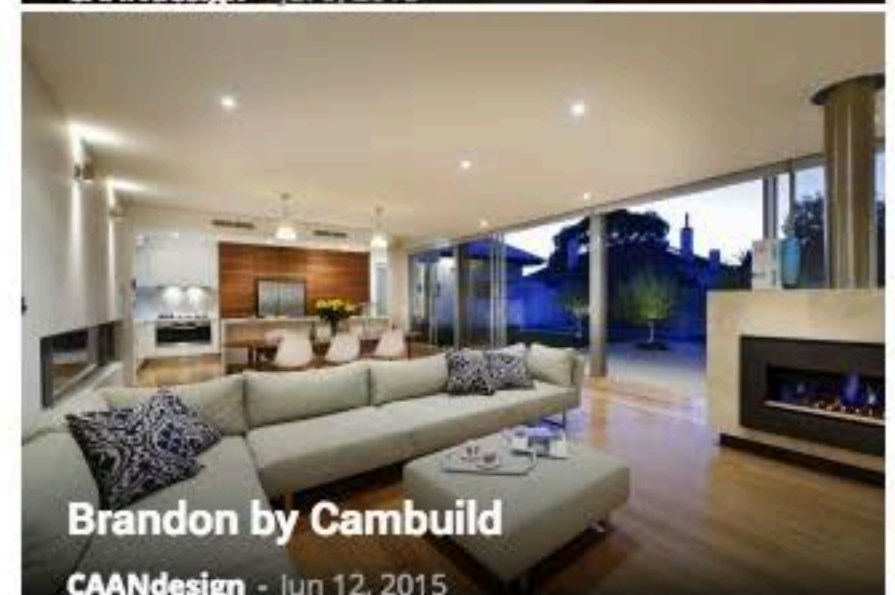

Home in Fair Harbor

Brandon by Cambuild

CAANdesign - Jun 12, 2015