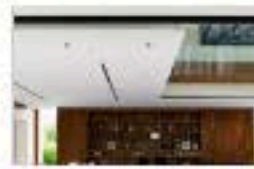

**BLACK FRIDAY WEEK**

**Du 21 au 27 novembre**

DÉCOUVREZ NOS OFFRES

amazon

Terms of Use

M House

The architect called upon Christine Bodino to plan the home's interior design: the result of this collaboration between brother and sister is an elegant and perfectly calculated interior.