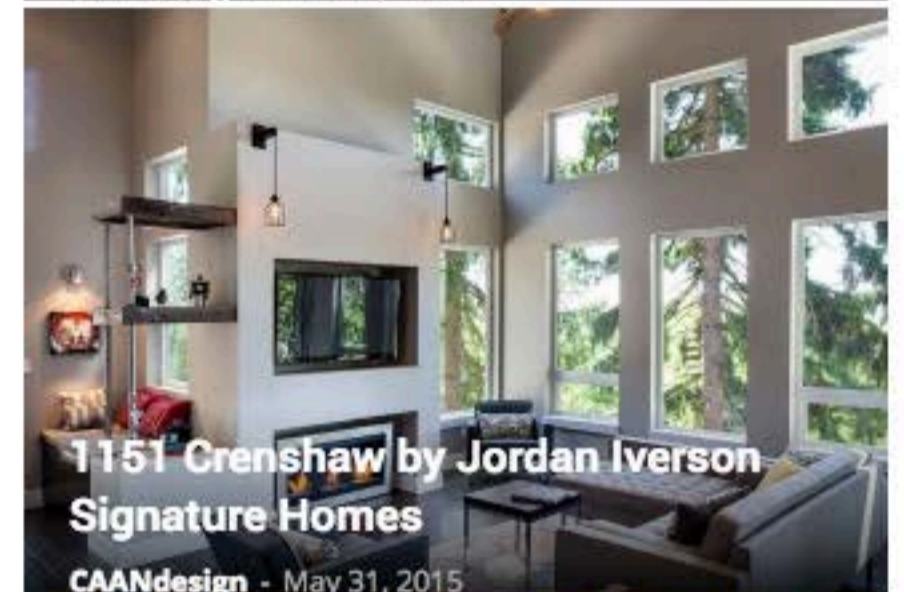

**Lu's Home Apartment in Kaohsiung
City, Taiwan by PMD**

CAANdesign - Mar 13, 2016

CAANdesign - May 31, 2015