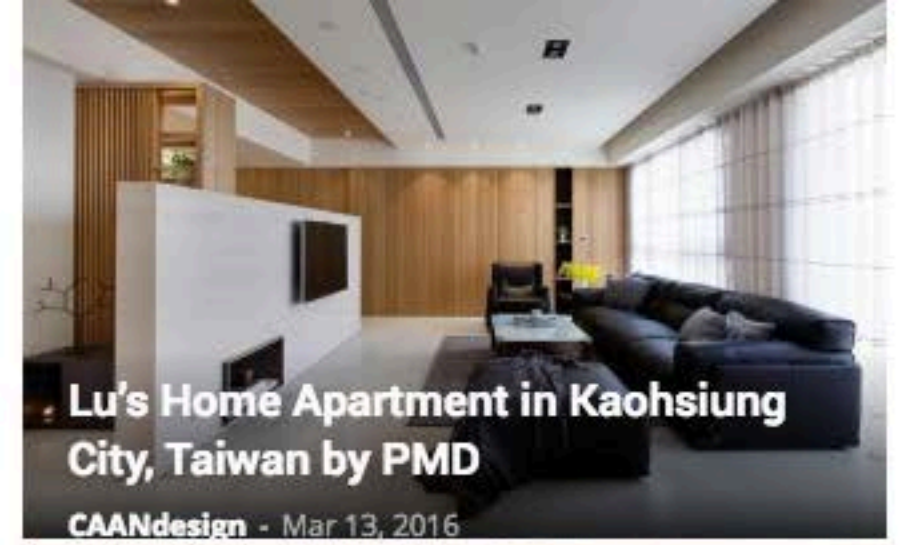

The team chose to create tailor-made furnishings, signed by Denis Bodino, for its main rooms, which appeared to them to be an eminently logical decision.

CAANdesign - Mar 13, 2016