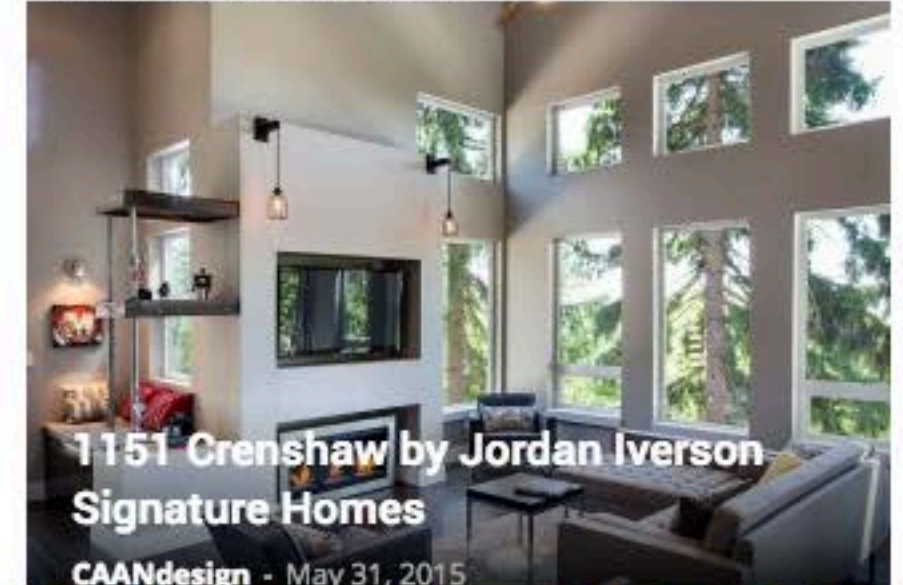

CAANdesign - May 31, 2015