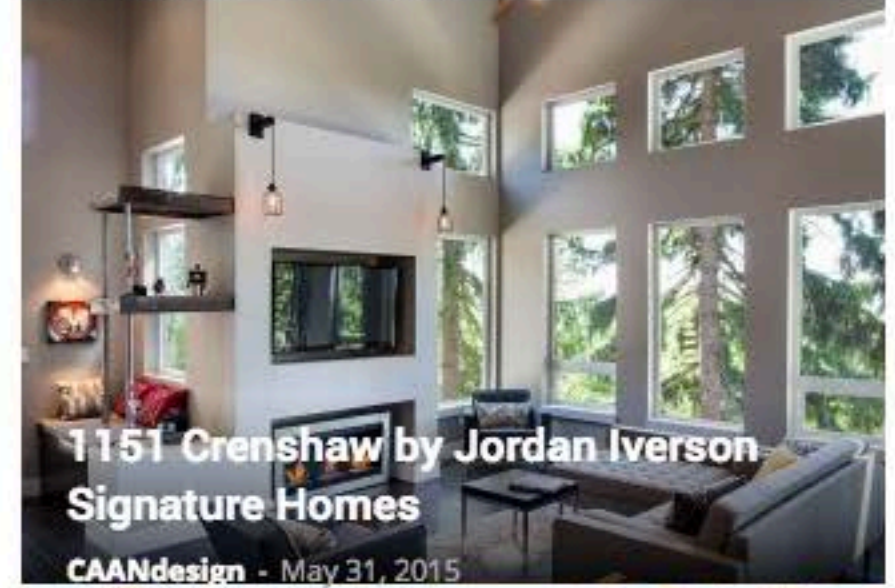

Lu's Home Apartment in Kaohsiung City, Taiwan by PMD

CAANdesign - May 31, 2015