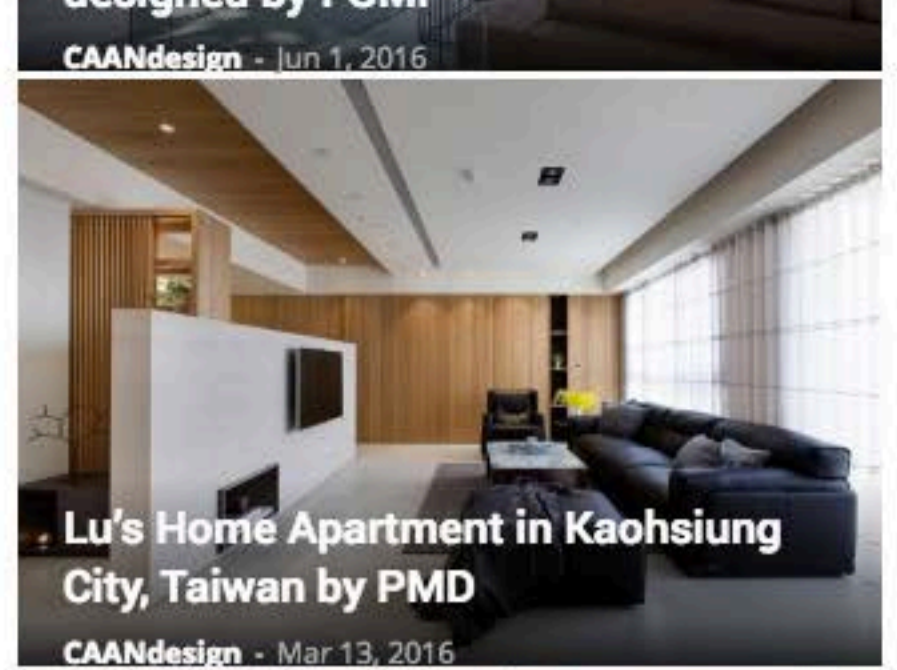

Lu's Home Apartment in Kaohsiung City, Taiwan by PMD

CAANdesign - Mar 13, 2016