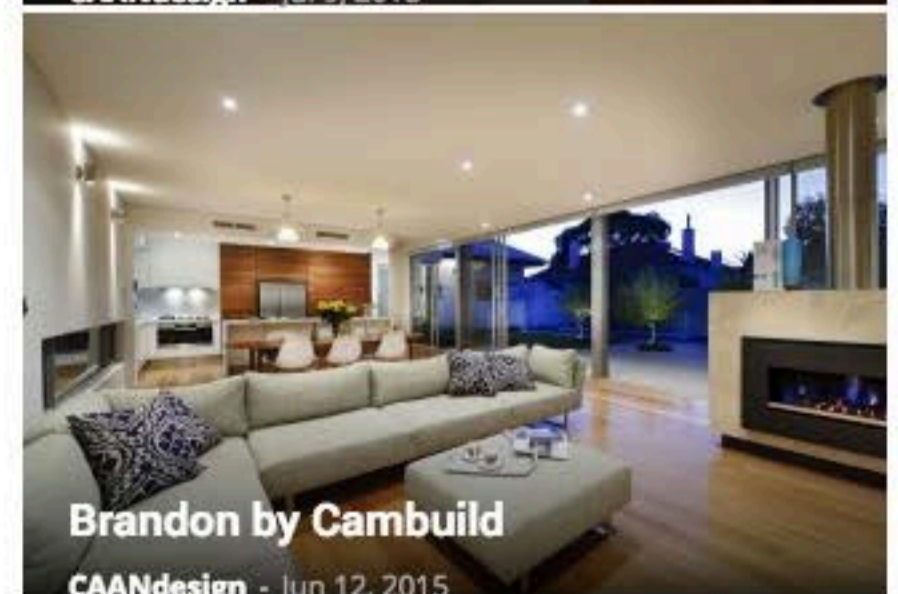

Home in Fair Harbor

CAANdesign - Jul 9, 2015

Brandon by Cambuild

CAANdesign - Jun 12, 2015